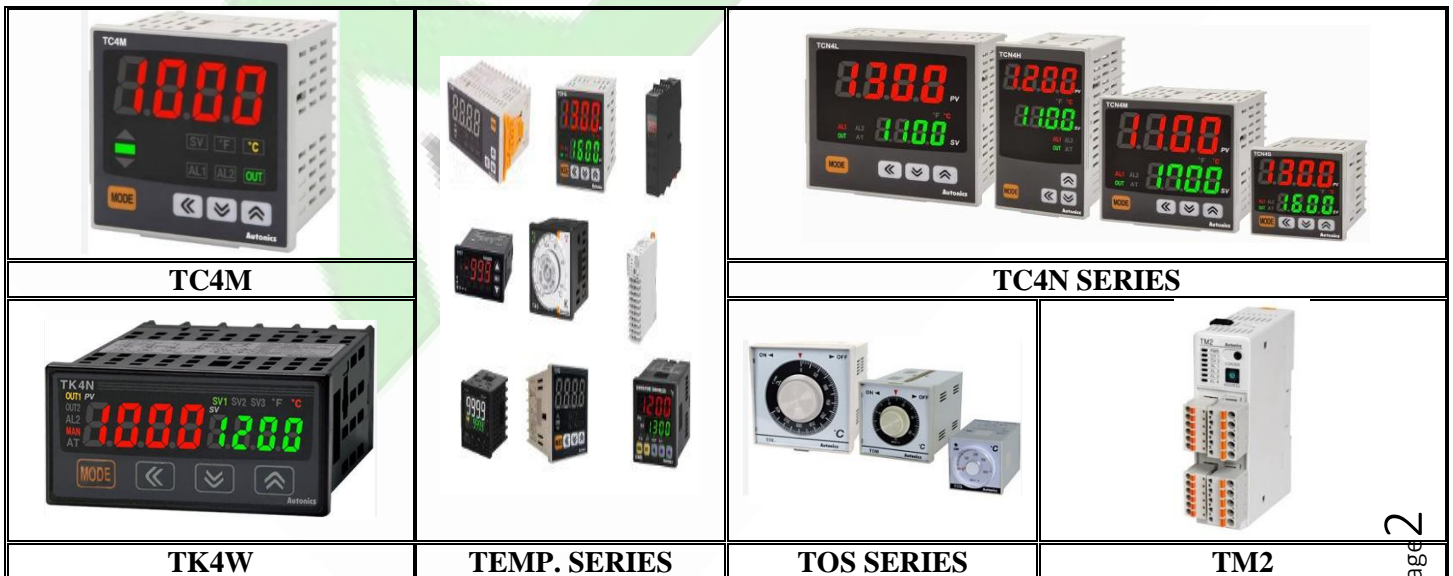

58	TK4W – T4RR			Advanced dual 4 digit display , 2 output Alarm , Output1 is Relay, Output2 is relay , ON/OFF , PI , PD & PID Control + RS485 communication .	9000
59	TK4W – T4RC			Advanced dual 4 digit display , 2 output Alarm , Output1 is Relay, Output2 is Current/SSR , ON/OFF , PI , PD & PID Control + RS485 communication.	9000
60	TK4W – T4CC			Advanced dual 4 digit display , 2 output Alarm ,Output1 is Current/SSR , Output2 is Current/SSR , ON/OFF, PI, PD &PID Control+RS485 communication.	9000
61	TD4M- 14R	100 to 240 Vac W72XH72 mm	Multi Sensor & Range	Digital Display- Digital Setting Keys - O/P Relay/SSR - 1 Alarm - ON/OFF, P,PI,PD & PID Control .	3600
62	TD4H- 14R	100 to 240 Vac W96 X H96 mm	Multi Sensor & Range	Digital Display- Digital Setting Keys - O/P Relay/SSR - 1 Alarm - ON/OFF, P,PI,PD & PID Control .	3600
63	TM2-22RB	24VDC	Multi Sensor & Range	2 Channel Basic temp. Controller Module - 2 Relay output + 2 Alarm output - RS485 (Modbus) communication port	11700
64	TM2-22RE			2 Channel Expansion temp. Controller Module - 2 Relay output + 2 Alarm output	11000
65	TM4-N2RB			4 Channel Basic temp. Controller Module 4 Relay output - RS485 communication port .	14400
66	TM4-N2RE			4 Channel Expansion temp. Controller Module - 4 Relay output	13500

Company : Villa 67 – Narges 8 – Five Settlement - New Cairo
Phone : 02 26784844 – 02 26784838 , mob: 01000305877
Email : samah@alphagroup.com.eg WWW.AGIS.COM.EG

Branch : 11 Emad Eldin st. Down Town , Cairo , Egypt
Tel & Fax : 02 25892461 / 62 / 63 / 64 , 01222821583 - 01021117840
Email : fayaad@alphagroup.com.eg WWW.ALPHAGROUP.COM.EG