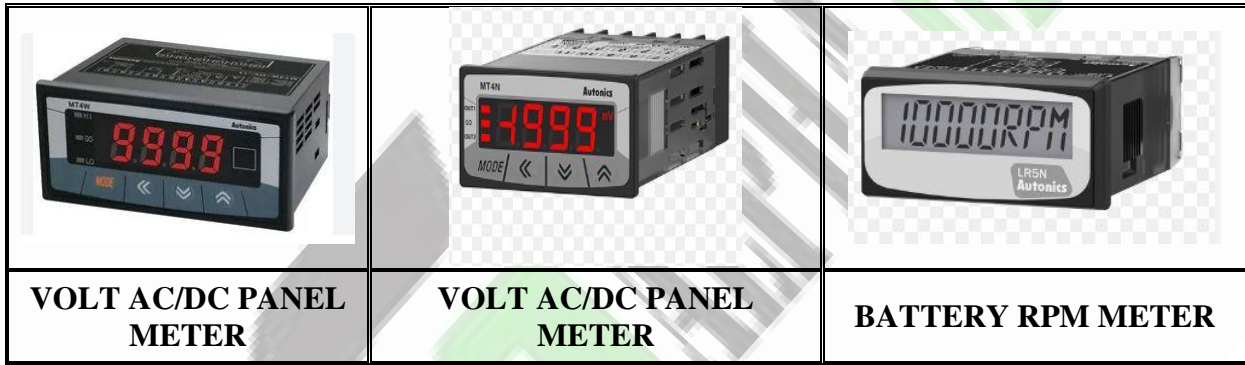

14	MT4Y-DA-4N	100 to 240 VAC 50/60 HZ W72 X H36 mm.	-	4 Digit DC Voltage Multimeter	4400
15	MP5M-42	100 to 240 VAC 50/60 HZ W72 X H72 mm	Relay NPN	5 Digit Pulse Meter – Built in 12 VDC 80 ma power supply	14700
16	MP5M-4N	100 to 240 VAC 50/60 HZ W72 X H72 mm	-	5 Digit Pulse Meter– Built in 12 VDC 80 ma Power Supply	9400
17	MP5W-41	100 to 240 VAC 50/60 HZ W96 X H48 mm	Relay	5 Digit Pulse Meter - Built in 12 VDC 80 ma Power Supply	10300
18	MP5W-4N	100 to 240 VAC 50/60 HZ W96 X H48 mm	-	5 Digit PULSE METER - Built in 12 VDC 80 ma Power Supply	7000

Power Supplies				
No.	Model	I/P	O/P	Price L.E
01	SPB-060-24	100 TO 240 VAC	24 VDC - 2.5A – 60W	2500
02	SPB-120-24	100 TO 240 VAC	24 VDC - 5A – 120W	4300
03	SPB-240-24	100 TO 240 VAC	24 VDC - 10A – 240W	7400

Company : Villa 67 – Narges 8 – Five Settlement - New Cairo
Phone : 02 26784844 – 02 26784838 , mob: 01000305877
Email : samah@alphagroup.com.eg WWW.AGIS.COM.EG

Branch : 11 Emad Eldin st. Down Town , Cairo , Egypt
Tel & Fax : 02 25892461 / 62 / 63 / 64 , 01222821583 - 01021117840
Email : fayaad@alphagroup.com.eg WWW.ALPHAGROUP.COM.EG